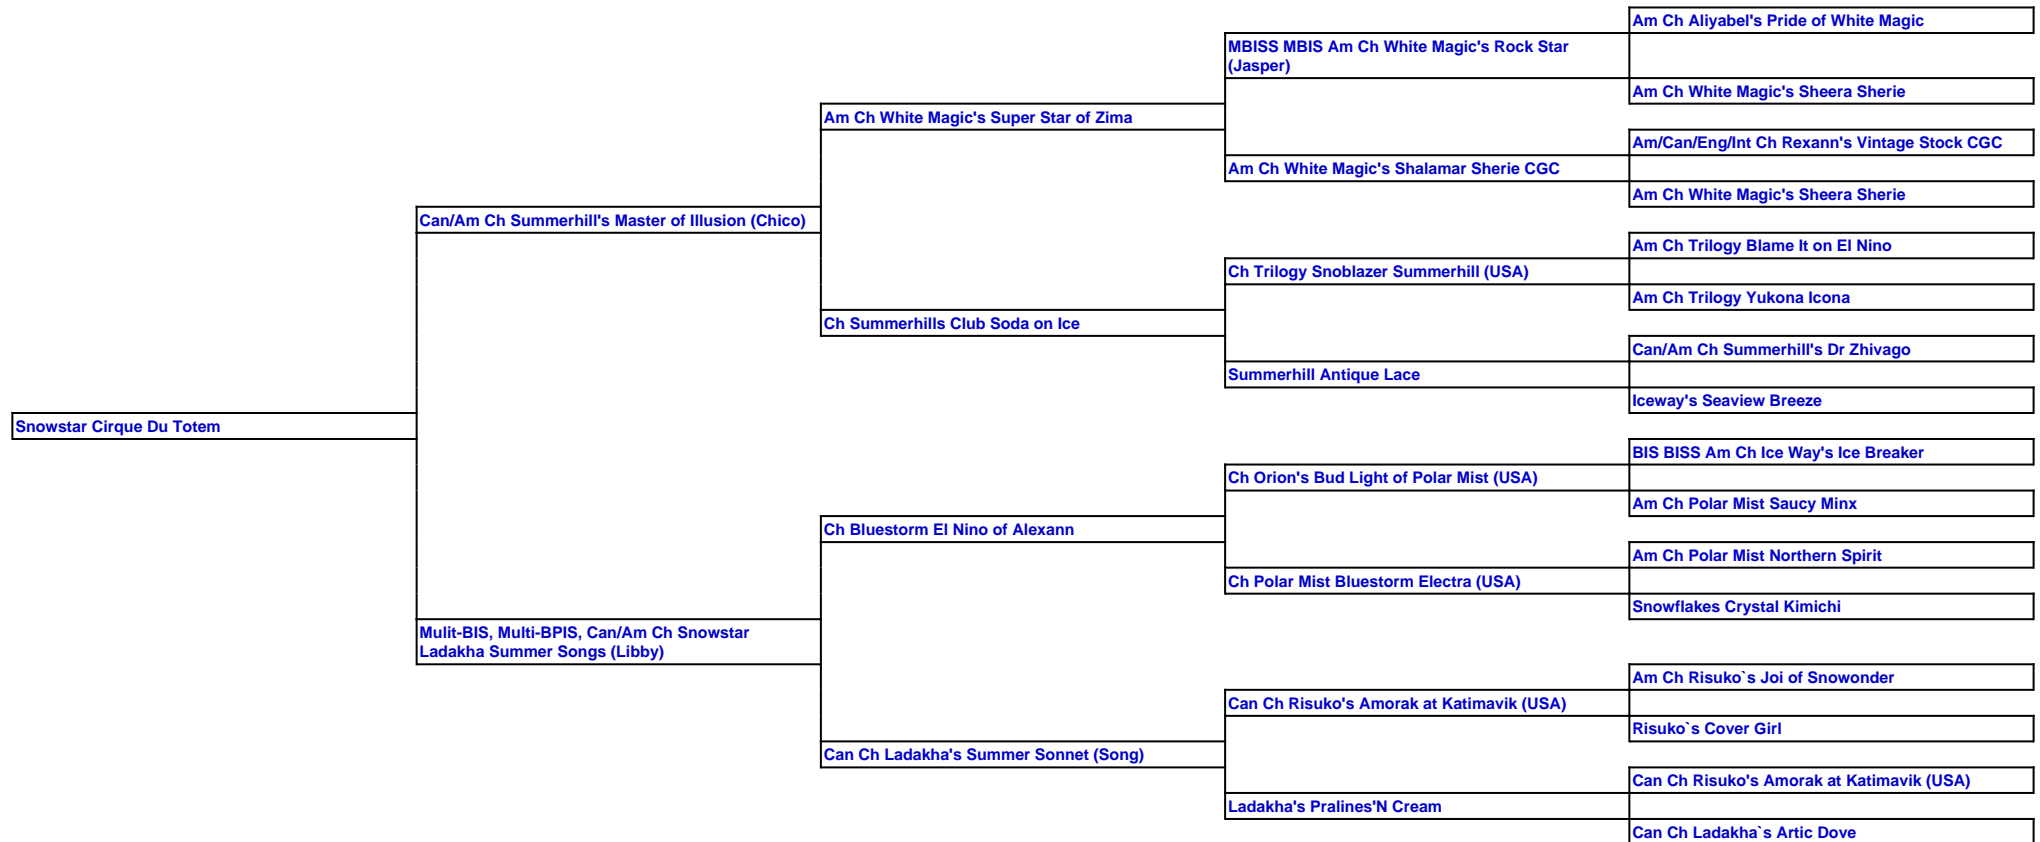

For a more detailed version of this pedigree:

<https://www.snowstar-kennels.com/profile/snowstar-cirque-du-totem>

Pedigree For:
Snowstar Cirque Du Totem

Am Ch Aliyabel's Pride of White Magic

MBISS MBIS Am Ch White Magic's Rock Star (Jasper)

Am Ch White Magic's Sheera Sherie

Am Ch White Magic's Super Star of Zima

Am/Can/Eng/Int Ch Rexann's Vintage Stock CGC

Am Ch White Magic's Shalamar Sherie CGC

Am Ch White Magic's Sheera Sherie

Can/Am Ch Summerhill's Master of Illusion (Chico)

Am Ch Trilogy Blame It on El Nino

Ch Trilogy Snoblazer Summerhill (USA)

Am Ch Trilogy Yukona Icona

Ch Summerhills Club Soda on Ice

Can/Am Ch Summerhill's Dr Zhivago

Summerhill Antique Lace

Iceway's Seaview Breeze